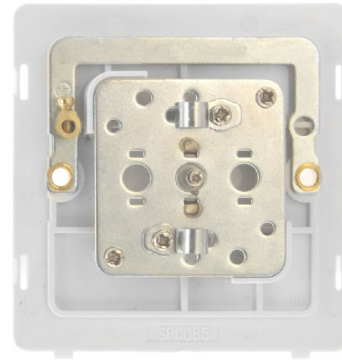

Product Code: SFBZo65BK

Description: Single Non-Isolated Coaxial Outlet

**General Information**

Insert Dimensions (mm)	82.5 (W) x 82.5 (H) x 2.5 (D)	
Plate Dimensions (mm)	86 (W) x 86 (H) x 4 (D)	
Plate Fixing Centres - Horizontal (mm)	60.3	
Style	Screwless Complete	
Finish	Matt Bronze	
Insert Colour	Black	
Compatible Cover Plate	SCP231#	
Materials	Cover Plate: Stainless Steel	Insert: Polycarbonate
	Earth Plate: Mild Steel	Terminals: Brass
Anti Microbial Certified	No	
Termination Type	Screw	
Isolated	No	
Non-Isolated	Yes	
Non-Isolated Comments	Enables 2 way signal transmission	
Minimum Back Box Depth (mm)	25	
Ingress Protection	IP20	
Operational Temperature (°C)	-5 to +40	
Warranty (Years)	20	

CLICK dual voltage shaver outlets incorporate a double wound isolating transformer rated 20Va at 230V or 115V and meets BS EN 61558-2-5:2010 making it safe for use in bathrooms.

PTC resettable fuses increase resistance as temperature increases due to increased flow. PTC resettable fuses are designed to limit unsafe currents while allowing constant safe current levels, resistance will "reset" automatically when the fault is removed and temperature returns to a safe level.